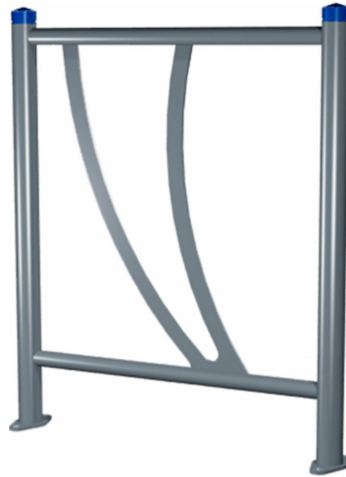

Barrier

Ref. 41 232X

Street Furniture
Series 2000

Sineu Graff : Intelligent Design
for the town of tomorrow

➤ Presentation

2000 Series barriers have been designed and developed using an eco-conception approach specific to SINEU GRAFF and are characterised by their contemporary design and clarity. Series 2000 equipment is intended specifically for dense urban spaces and is simple, discreet and efficient. Three cap shapes are available: classic, modern or contemporary.

This furniture has been designed and manufactured by Sineu Graff, experts in urban landscaping, in accordance with a sustainable development approach.

➤ Description

This Series 2000 single girder barrier is made up of uprights made of 2mm thick Ø60mm tubes, horizontal rails made of 1.5mm thick Ø40mm tubes, filling in 8mm thick sheet metal and contemporary aluminium caps.

The whole 2000 Series barrier is made of painted galvanized steel and the caps are in aluminium.

The anchoring plates are 8mm thick.

Steel parts are zinc plated, then they undergo our powder blast process (after cleaning and shot blasting, they are coated with a first coat of epoxy powder, and then with a second coat of polyester powder).

The cap is assembled on the barrier using threaded rods.

4 anchoring points (plate mounted version).

Delivered assembled.

Weight: 16kg.

➤ Colours

Colours shown:

Caps: RAL 5011 Steel blue

Barrier: Metallic grey 7100