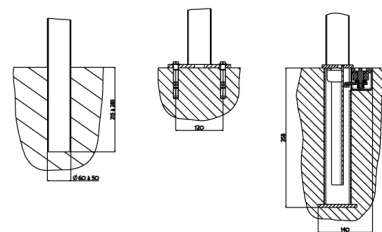

Fixing type A

Fixing type B

Fixing type C

LAUD
PRODUKTER

Moblering av offentlig rom

Street Furniture

SINEU GRAFF partner in Norway :
Laud Produkter AS
Salg: Rosenkrantz gt 15, 0160 Oslo
Administrasjon: Pb. 2, 4951 Risør
Org.nr: 911933500 - Telefon: 21904020

SINEU GRAFF info@sineugraff.com - www.sineugraff.com