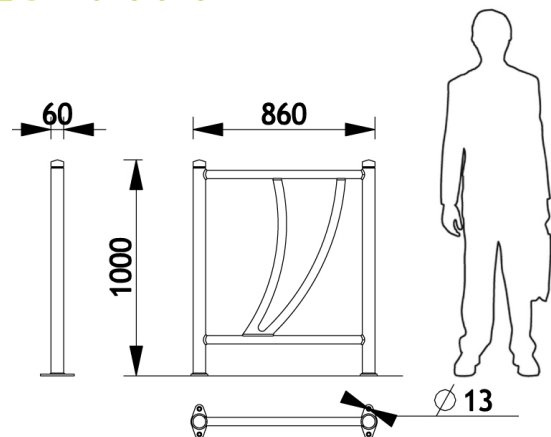

➤ Dimensions

➤ Fixings device