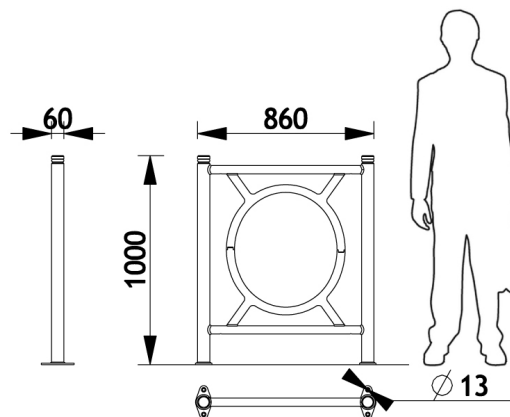

➤ Dimensions

➤ Fixings device