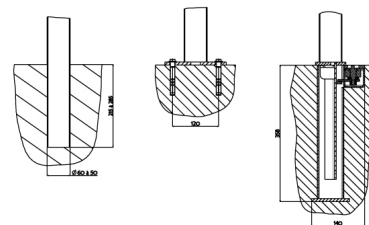

The cap is assembled on the barrier using threaded rods.

4 anchoring points (plate mounted version).

Delivered assembled.

Weight: 18kg.

➤ Colours

Colours shown:

Caps: RAL 6028 Pine green

Barrier: Metallic grey 7100

Colours to select from RAL (satin) or AKZO NOBEL (sand) charts.

➤ Dimensions

➤ Fixings device

Fixing type A

Fixing type B

Fixing type C

LAUD
PRODUKTER

Møblering av offentlig rom