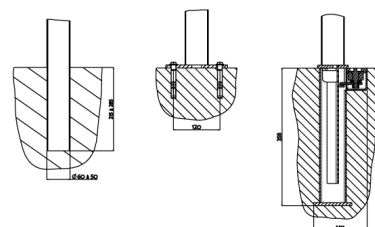

Fixing type A

Fixing type B

Fixing type C

LAUD
PRODUKTER

Møblering av offentlig rom

Street Furniture

SINEU GRAFF partner in Norway :
Laud Produkter AS
Salg: Rosenkrantz gt 15, 0160 Oslo
Administrasjon: Pb. 2, 4951 Risør
Org.nr: 911933500 - Telefon: 21904020

SINEU GRAFF info@sineugraff.com - www.sineugraff.com