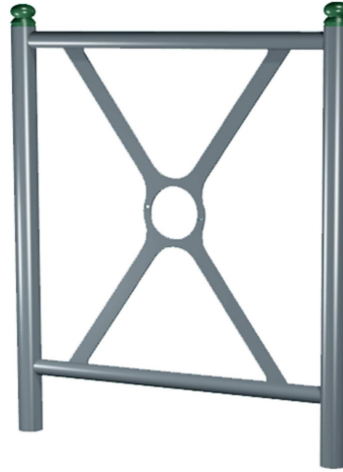

## ➤ Presentation

2000 Series barriers have been designed and developed using an eco-conception approach specific to SINEU GRAFF and are characterised by their contemporary design and clarity. Series 2000 equipment is intended specifically for dense urban spaces and is simple, discreet and efficient. Three cap shapes are available: classic, modern or contemporary.

## ➤ Description

This Series 2000 single girder barrier is made up of uprights made of 2mm thick Ø60mm tubes, horizontal rails made of 1.5mm thick Ø40mm tubes, filling in 8mm thick sheet metal and classic aluminium caps.

The whole 2000 Series barrier is made of painted galvanized steel and the caps are in aluminium.

The anchoring plates are 8mm thick.

Steel parts are zinc plated, then they undergo our powder blast process (after cleaning and shot blasting, they are coated with a first coat of epoxy powder, and then with a second coat of polyester powder).