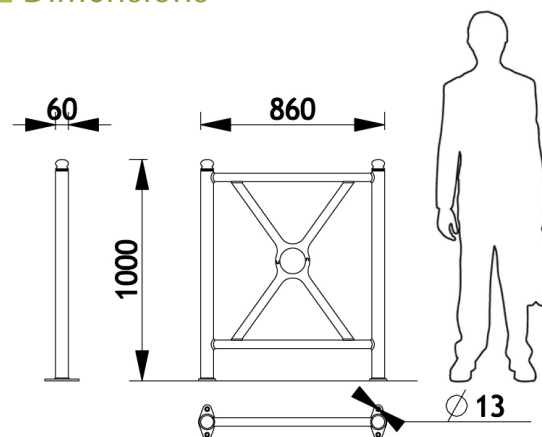

4 anchoring points (plate mounted version).

Delivered assembled.

Weight: 16kg.

## ➤ Dimensions