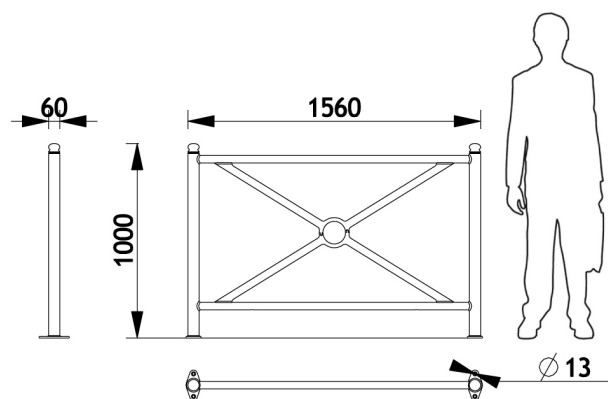

➤ Dimensions

➤ Fixings device