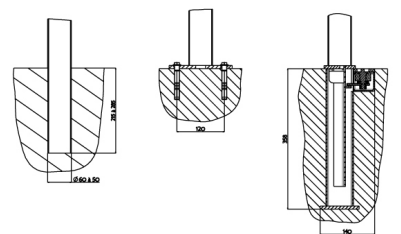

The whole 2000 Series barrier is made of painted galvanized steel and the caps are in aluminium.

The anchoring plates are 8mm thick.

Steel parts are zinc plated, then they undergo our powder blast process (after cleaning and shot blasting, they are coated with a first coat of epoxy powder, and then with a second coat of polyester powder).

4 anchoring points (plate mounted version).

Delivered assembled.

Weight: 24kg.

➤ Colours

Colours shown:

Caps: RAL 6028 Pine green

Barrier: Metallic grey 7100

Colours to select from RAL (satin) or AKZO NOBEL (sand) charts.

➤ Dimensions

➤ Fixings device

Fixing type A

Fixing type B

Fixing type C

LAUD
PRODUKTER

Møblering av offentlig rom

Street Furniture