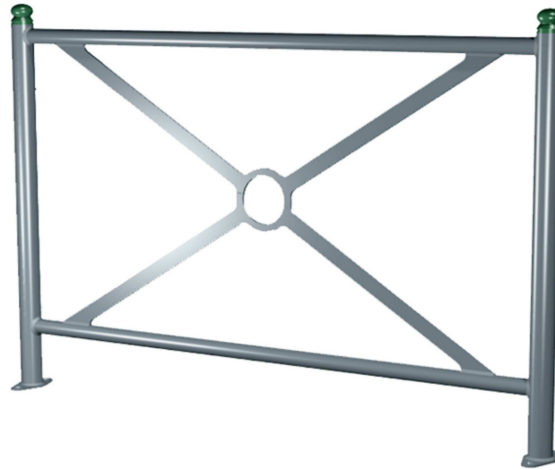

Barrier

Ref. 41 211X

Street Furniture
Series 2000

Sineu Graff : Intelligent Design
for the town of tomorrow

➤ Presentation

2000 Series barriers have been designed and developed using an eco-conception approach specific to SINEU GRAFF and are characterised by their contemporary design and clarity. Series 2000 equipment is intended specifically for dense urban spaces and is simple, discreet and efficient. Three cap shapes are available: classic, modern or contemporary.

This furniture has been designed and manufactured by Sineu Graff, experts in urban landscaping, in accordance with a sustainable development approach.

➤ Description

This Series 2000 single girder barrier is made up of uprights made of 2mm thick Ø60mm tubes, horizontal rails made of 1.5mm thick Ø40mm tubes, filling in 8mm thick sheet metal and classic aluminium caps.

The whole 2000 Series barrier is made of painted galvanized steel and the caps are in aluminium.

The anchoring plates are 8mm thick.

Steel parts are zinc plated, then they undergo our powder blast process (after cleaning and shot blasting, they are coated with a first coat of epoxy powder, and then with a second coat of polyester powder).

4 anchoring points (plate mounted version).

Delivered assembled.

Weight: 24kg.

➤ Colours

Colours shown:

Caps: RAL 6028 Pine green

Barrier: Metallic grey 7100

Colours to select from RAL (satin) or AKZO NOBEL (sand) charts.