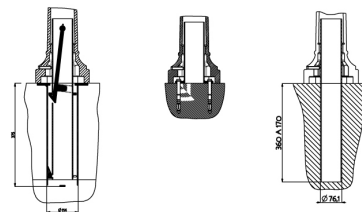

Delivered assembled.

Weight of bollard alone: 24kg.

➤ Colours

Colour shown:

Body: Sand grey 900

Colours to select from RAL (satin) or AKZO NOBEL (sand) charts.

➤ Dimensions

➤ Fixings device