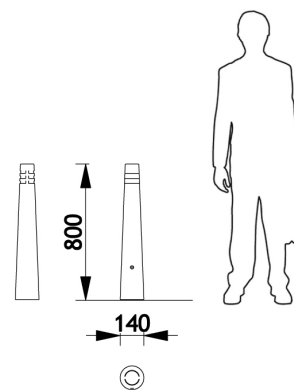

Delivered assembled.

Weight of bollard alone: 24kg.

➤ Colours

Colour shown:

Body: Sand grey 900

Colours to select from RAL (satin) or AKZO NOBEL (sand) charts.

➤ Dimensions

➤ Fixings device